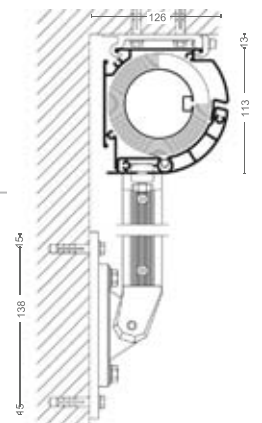

Ceiling Installation

Your Authorised Distributor is:

ALUXOR
AWNING SYSTEMS

Aluxor Awning Systems
Aluxor Industries Pty Ltd
www.aluxor.com.au