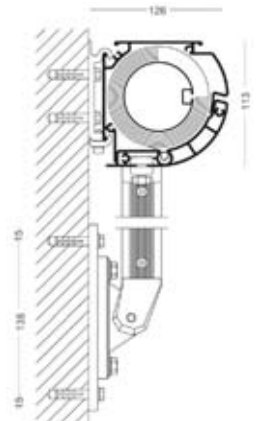

Wall Installation