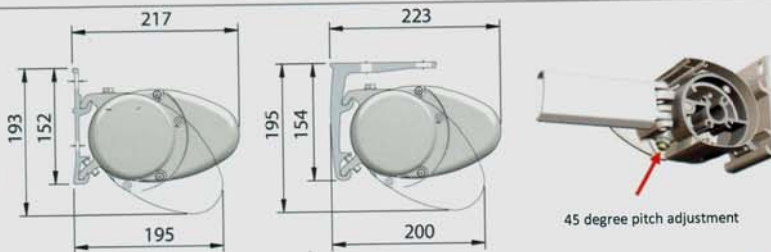

Brustor B-50 Compact and Aesthetic

The **Brustor B50** has a compact and fully enclosed cassette casing which excels not only aesthetically but also technically. Installation is achieved using just two mounting brackets, one at either end of the awning. A maximum width of 5,50mt and projection of 3mt is achievable. The B50 is a full metal construction which allows all parts to be powdercoated including the cassette, arms, brackets and end caps. The B50 comes standard in white satin however it can be powdercoated in any standard dulux powdercoat colour, allowing it to blend in with any surround. A popular residential choice.

DETAILS:

width	min. 1,8m - max.5,50m
projection	1,50m - 2,00m - 2,50 - 3,00
operation	Manual or motor
colour	Standard - white satin
	Any dulux powder coat colour