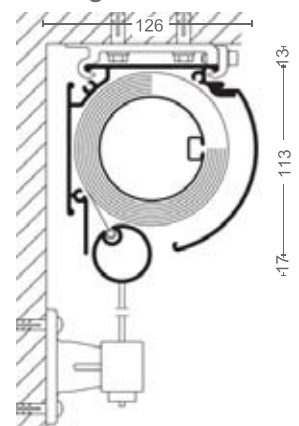

Ceiling Installation

Your Authorised Distributor is:

ALUXOR
AWNING SYSTEMS

Aluxor Awning Systems
Aluxor Industries Pty Ltd
www.aluxor.com.au