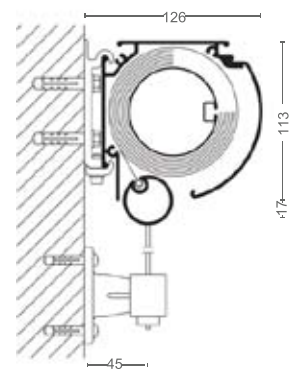

The elegant and discreet cassette is constructed from high quality extruded aluminium with the cassette size being 113mm high x 126mm deep. A single unit can be up to 5 metres wide with a drop of 3 metres. It is available as a wall mount or ceiling mount installation.

Powdercoat profiles pre-treated by chromate conversion prior to coating to ensure longevity of finish.

Aluminium brackets interchangeable for top and wall fix installations.

Specifications

| | |
|------------------------------------|--|
| <i>Dimensions (h x d)</i> | ✓ 113mm x 126mm |
| <i>Width single unit / coupled</i> | ✓ 0.7m – 5m / 10m |
| <i>Drop range</i> | ✓ Up to 3m |
| <i>Maximum m2 (single unit)</i> | ✓ 15m ² |
| <i>Extruded aluminum cassette</i> | ✓ White, silver, black, dark grey powdercoat |
| <i>Extruded aluminum cassette</i> | A 140 powdercoat colours |
| <i>Fabric</i> | ✓ Acrylic canvas |
| <i>Fabric</i> | A PVC plastisol coated |
| <i>Operating mechanism</i> | ✓ Manual |
| <i>Automation features</i> | A Motorised, sun, wind & timer systems |

✓: Standard A: Available

Designs and specifications for all awnings subject to change without notice.

Wall Installation

Ceiling Installation

Your Authorised Distributor is:

ALUXOR 
AWNING SYSTEMS

Aluxor Awning Systems
Aluxor Industries Pty Ltd
www.aluxor.com.au