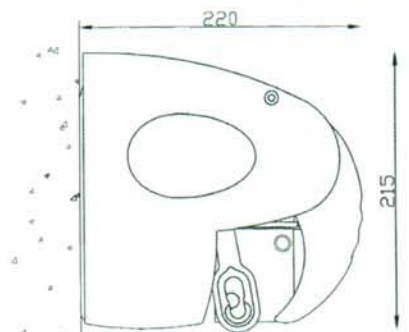

The deep front section of the Front Bar
A valance can be fitted if required.

An end section view of Palladio