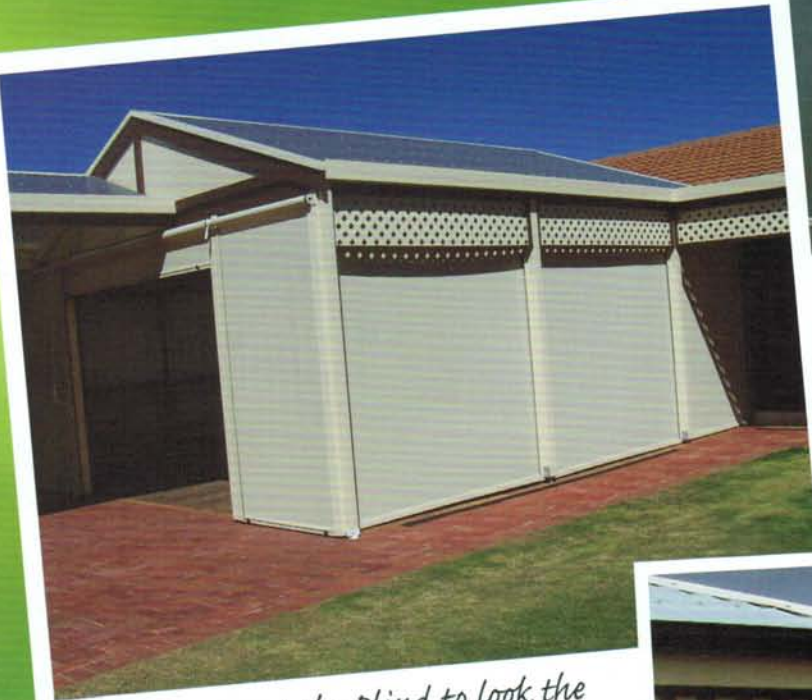

CHANNEL X™

Side channel awning system

Take the indoors, outside

*Flexible Weather Protection,
Light Control & Privacy*

*Optional manual gearbox or
remote controlled electronic motor*

*Consider your carbon footprint and
help reduce your air conditioning costs*

SUPPORTING AUSTRALIANS

CHANNEL X™

Side channel awning system

When you want the Blind to look the part, Channel X is the choice to make

Add all year protection to otherwise unprotected areas

Turn terraces and balconies into attractive outdoor rooms