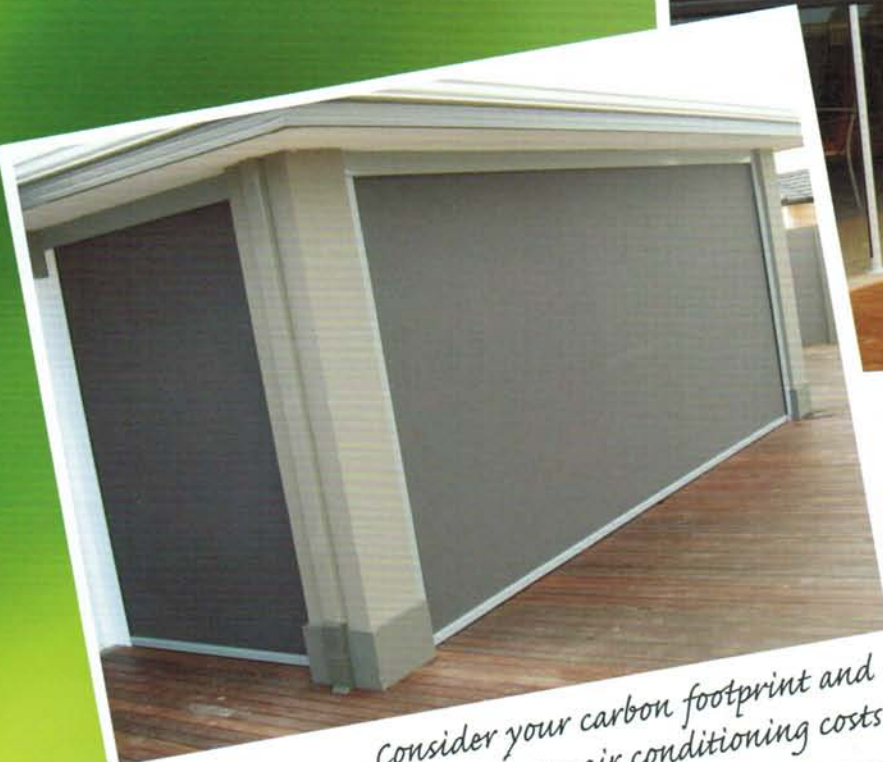

CHANNEL X™

Side channel awning system

Take the indoors, outside

*Flexible Weather Protection,
Light Control & Privacy*

*Optional manual gearbox or
remote controlled electronic motor*

*Consider your carbon footprint and
help reduce your air conditioning costs*

SUPPORTING AUSTRALIANS

CHANNEL X™

Side channel awning system

When you want the Blind to look the part, Channel X is the choice to make

Add all year protection to otherwise unprotected areas

Turn terraces and balconies into attractive outdoor rooms

Creating space protected by the elements and adding value and elegance to your home

From the distributors of CHANNEL IT™